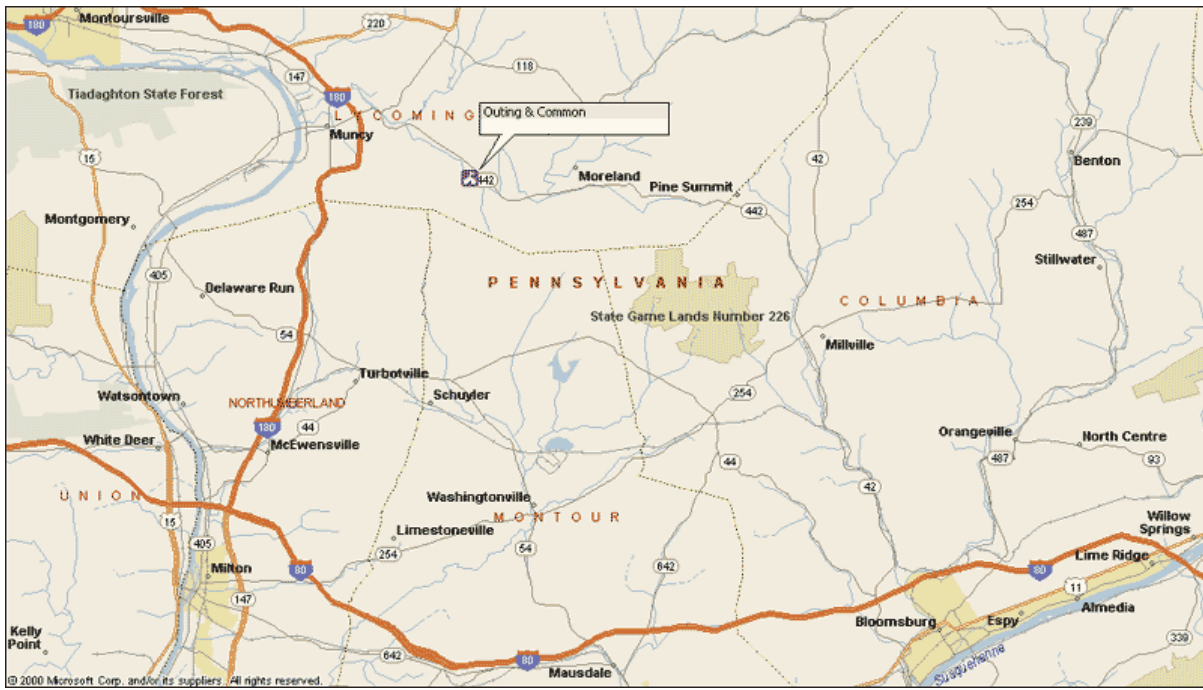

PA Prospectors Directions and Maps to Gray Property (Turkey Bottom Road)

From I-180:

Take Exit 13 to 405 N. about 1/2 mile go straight onto route 442 to Clarkstown (Lowe's Plaza on left), continue on 442 (about 1/2 mile) and turn right onto Turkey Bottom Road.

The outing Property will be on the right.
Total distance from I-180 about 3.7 miles.

From I 80:

Take Exit 232 (Buckhorn) onto route 42 North. Follow route 42 through Millville and Iola. Then bear left onto route 442 (42 turns right and 442 starts) continue on 442 to Turkey Bottom Road.

The outing property will be on the right.
Total distance from Route 80 about 22.6 miles.

EXITS ARE ON ROUTE 80 & 180

To Participate in the outing or if you have any additional questions,
 contact Wayne by phone (570)-474-9071,
 or e-mail at wayne@paprospector.org