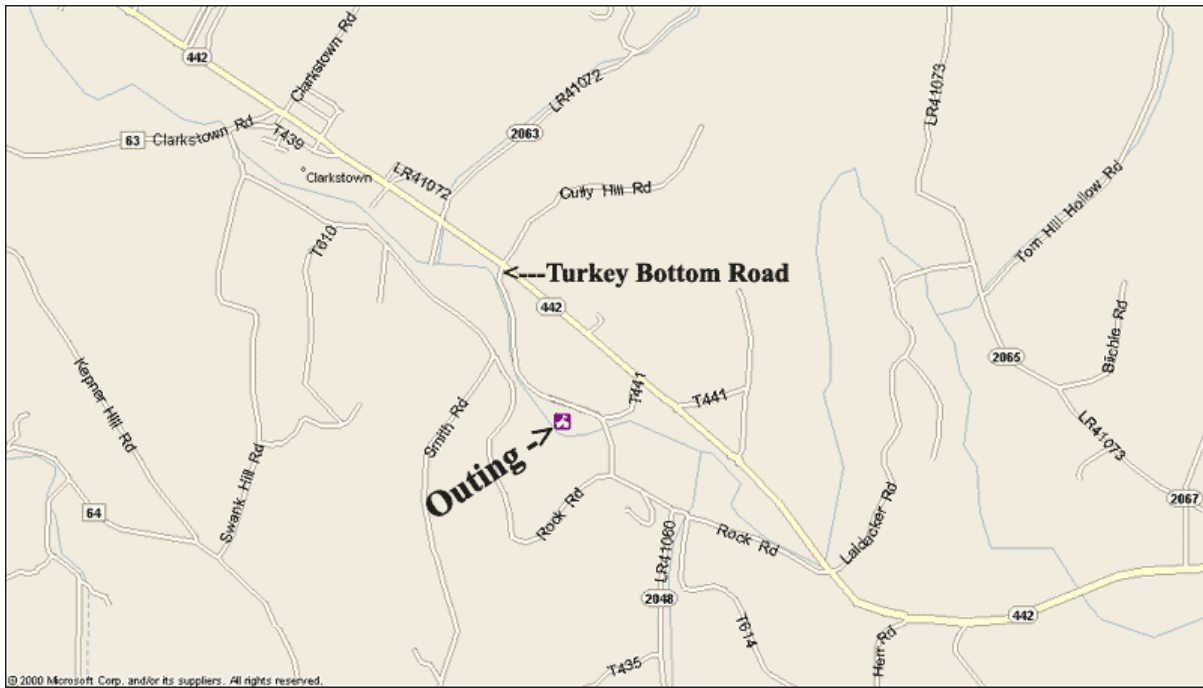

PA Prospectors Directions and Maps to Gray Property (Turkey Bottom Road)

From I-180:

Take Exit 13 to 405 N. about 1/2 mile go straight onto route 442 to Clarkstown (Lowe's Plaza on left), continue on 442 (about 1/2 mile) and turn right onto Turkey Bottom Road.

The outing Property will be on the right.
Total distance from I-180 about 3.7 miles.

From I 80:

Take Exit 232 (Buckhorn) onto route 42 North. Follow route 42 through Millville and Iola. Then bear left onto route 442 (42 turns right and 442 starts) continue on 442 to Turkey Bottom Road.

The outing property will be on the right.
Total distance from Route 80 about 22.6 miles.

EXITS ARE ON ROUTE 80 & 180

To Participate in the outing or if you have any additional questions,
 contact Wayne by phone (570)-474-9071,
 or e-mail at wayne@paprospector.org